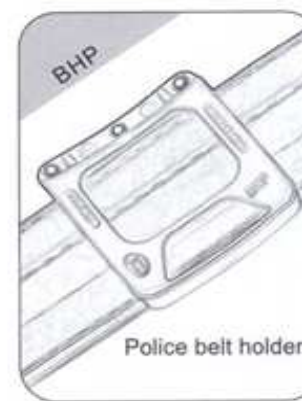

Paddle holster
S&W 357 J frame

Ankle holster
S&W 357 J frame

Paddle holster Taurus 85

Safety holster Taurus
PT940 & 938

Police belt holder