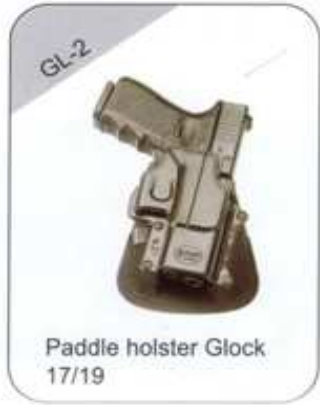

Gun by manufacturer	Gun model	Holster model
Astra	R-900 XS	GL-2
Beretta	all 92/96 except Brig. & Elite	BR-2
Bersa	Thunder ,380	BS-2
Colt	,45 Govt. All 1911 style	C-21, C-21B
CZ	75, 75B, 75BD, 85, cadet 22	CZ-75
	CZ99 Zastava	SG-09
	CZ75D	75D
EAA Withness	Series P, PS, PC, PC Compact	SG-21
FN	FN High Power, FN49	C-21, C-21B
Feg	380	PPK-1
	9 mm.	C-21, C-21B
Glock	17, 19, 22, 23, 34, 35	GL-2, GLB, EM17, EM19
	20, 21, 37	GL-3
	29, 30	GL-4
	26, 27, 28, 33	GL-26
H&K	USP Compact 9mm./ .40/ ,45	HK-1
	full size 9mm. / .40	
	P8 9mm. & Combat, P10	
High Point		HP-2
HS 2000 (kroatia)		SP-1, SP-11, SP-11B
Jericho (IMI, IWI)	FL (polymer), FBL941	JR-2
	FS - Baby eagle	JR-1
SP-21 (Barak) IMI	SP-21 (Barak)	BRK
Kimber	4" & 5"	C-21, C-21B
	Ultra carry 3"	KM-3
Kahr		K-40
Kel Tec	P11	KTP-11
	P32, P3-AT	KTP-32
Makarov	9x18, .380	MAK-1
Mauser	HSc	SG-3
MKEK (Turkey)	Shahin 200	SG-21
Norinco	NC226	SG-21
Republic Arms	Patriot ,45	SG-21
Ruger	P89	RU-1

GL-26 A

Ankle holster Glock 26

GL-36

Paddle holster Glock 36

GLB

Glock 17/19 Mini holster

HK-1

Paddle holster
H&K USP Compact