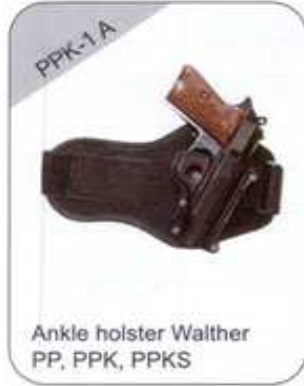

LK-4

L & K frame 4" revolver

LTR

Polymer letter opener

MAK-1

Paddle holster Makarov

M3

M3 Flashlight carrier

Paddle holster
S&W 357 J frame

Ankle holster
S&W 357 J frame

Paddle holster Taurus 85

Safety holster Taurus
PT940 & 938

Police belt holder