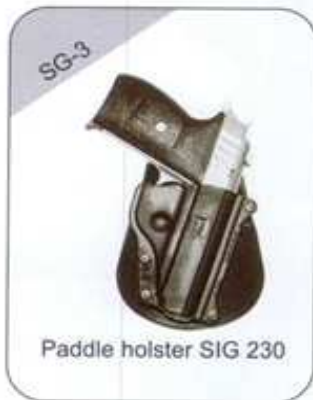

LK-4

L & K frame 4" revolver

LTR

Polymer letter opener

MAK-1

Paddle holster Makarov

M3

M3 Flashlight carrier

Paddle holster
S&W 357 J frame

Ankle holster
S&W 357 J frame

Paddle holster Taurus 85

Safety holster Taurus
PT940 & 938

Police belt holder